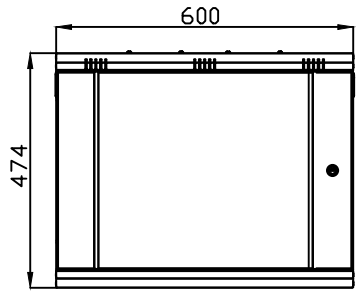

DN-19 09U-6/6-EC

(4016032221746)

DN-19 09U-6/6-EC-SW

(4016032257806)

Front View

Front View
Without the Door

Side View

Rear View

Bottom View

Top View

Opening Angle
Of Door

Isometric View