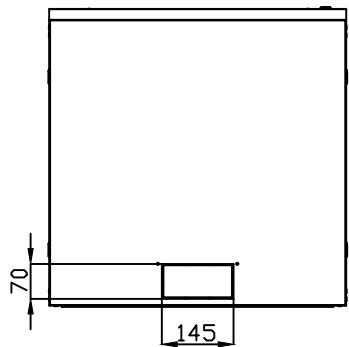

DN-19 09U-6/6-EC

(4016032221746)

DN-19 09U-6/6-EC-SW

(4016032257806)

Front View

Front View
Without the Door

Side View

Rear View

Bottom View

Top View

Opening Angle
Of Door

Isometric View